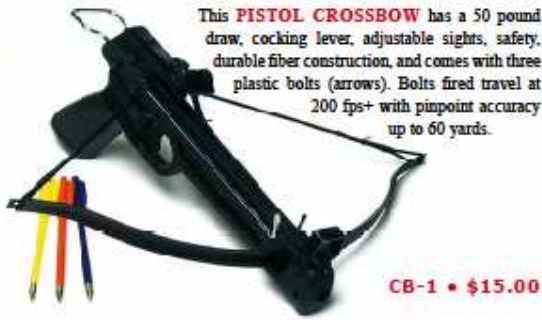

BG-SM • \$7.00

PB-100 \$7.00  
100 pack

PB-250 \$14.00  
250 pack

PB-1000 \$29.95  
1,000 pack

The **SPLATMATIC** accessory transforms any .40 caliber blowgun into a semi-automatic paint ball gun. Remove your mouthpiece and attach the splatmatic to the tube. You can load up to 20 paint balls into the tube supplied with the splatmatic. Every time you press the button, one paint ball will load into the barrel. (Paint balls Not Included)

BG-S • \$9.00

This **PISTOL CROSSBOW** has a 50 pound draw, cocking lever, adjustable sights, safety, durable fiber construction, and comes with three plastic bolts (arrows). Bolts fired travel at 200 fps+ with pinpoint accuracy up to 60 yards.