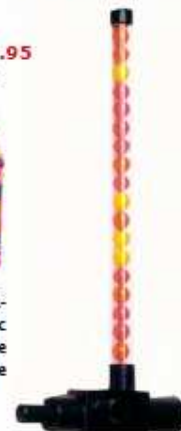

BG-SM • \$7.00

PB-100 \$7.00  
100 pack

PB-250 \$14.00  
250 pack

PB-1000 \$29.95  
1,000 pack

The **SPLATMATIC** accessory transforms any .40 caliber blowgun into a semi-automatic paint ball gun. Remove your mouthpiece and attach the splatmatic to the tube. You can load up to 20 paint balls into the tube supplied with the splatmatic. Every time you press the button, one paint ball will load into the barrel. (Paint balls Not Included)

BG-S • \$9.00

This **PISTOL CROSSBOW** has a 50 pound draw, cocking lever, adjustable sights, safety, durable fiber construction, and comes with three plastic bolts (arrows). Bolts fired travel at 200 fps+ with pinpoint accuracy up to 60 yards.